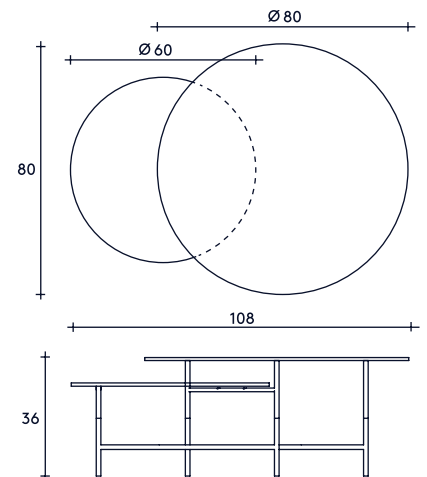

NOTE DESIGN STUDIO

ZORRO

coffee table ● 2013

SIMPLICITY AS ITS BEST

Zorro is a minimalist yet graphical coffee table. The masked hero signature inspired the ingenious Z structure which supports a duo of overlapping round tabletops giving a sense of lightness to this simple and elegant piece. The design plays with our perception as Zorro seems to be made up of 2 nested tables as it is one and only table.

MATERIALS

- Steel structure
- Glass
- Marble top

DIMENSIONS & WEIGHT

	ZORRO	WITH PACKAGING
HEIGHT	36cm/14in.	
WIDTH	108cm/42,5in.	- 104x85x8cm/ 50x33,5x3,2in. (Zorro blue)
DEPTH	80cm/31,5in.	
DIAMETER	60 & 80cm/ 23,6 & 31,5in.	-104x85x8cm/ 50x33,5x3,2in. - 100x100x12cm/ 39,5x39,5x7,7in. (Zorro marble)
WEIGHT	17 or 27kg/ 37 or 59lbs.	20 or 62kg/ 44 or 136lbs.