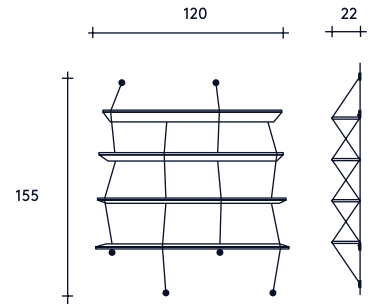

## DIMENSIONS & WEIGHT

	CLIMB	WITH PACKAGING
HEIGHT	155cm/61in.	15cm/5,9in.
WIDTH	120cm/47,2 in.	120 cm/47,2in.
DEPTH	22cm/8,7in.	22cm/24in.
WEIGHT	12 kg/26 lbs.	14kg /30 lbs.