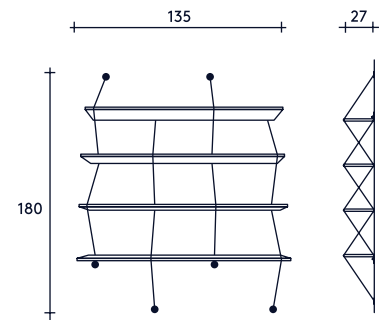

## DIMENSIONS & WEIGHT

	CLIMB MEGA	WITH PACKAGING
HEIGHT	180cm / 70,1in.	12cm / 4,71in.
WIDTH	135cm / 53,1in.	135cm / 53,1in.
DEPTH	27cm / 10,6in.	27cm / 10,6in.
WEIGHT	20kg / 44lbs.	23kg / 50lbs.