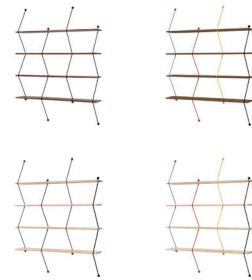

BASHKO TRYBEK

CLIMB

Shelving system ●● 2012