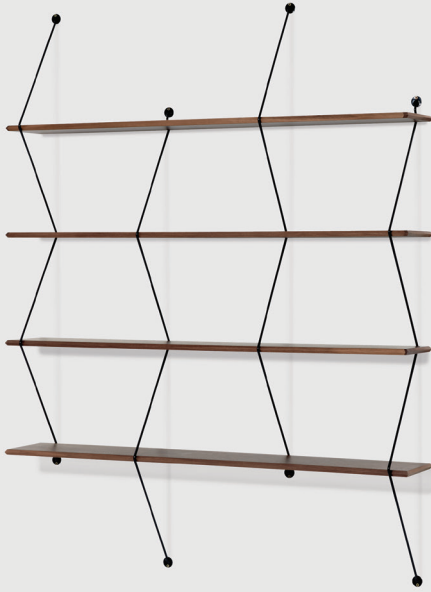

BASHKO TRYBEK

CLIMB

Shelving system ●● 2012