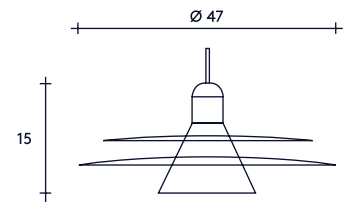

	CYMBAL	WITH PACKAGING
HEIGHT	15cm / 6in.	25cm / 9,9in.
WIDTH	47cm / 18,5in.	50cm / 19,7in.
DEPTH	47cm / 18,5in.	50cm / 19,7in.
WEIGHT	0,5kg / 1lbs.	1kg / 2lbs.

OTHER DETAILS

TECHNICAL INFORMATION	<p>Delivery : in stock Wire size: 2 meters E27 / 60W max. Bulb not included.</p> <p>Blown glass is an artisanal product and may present slight distortions.</p>
PACKAGING	1 parcel
MAINTENANCE	Always use a microfiber cloth and rub lightly. Never apply any solvents.